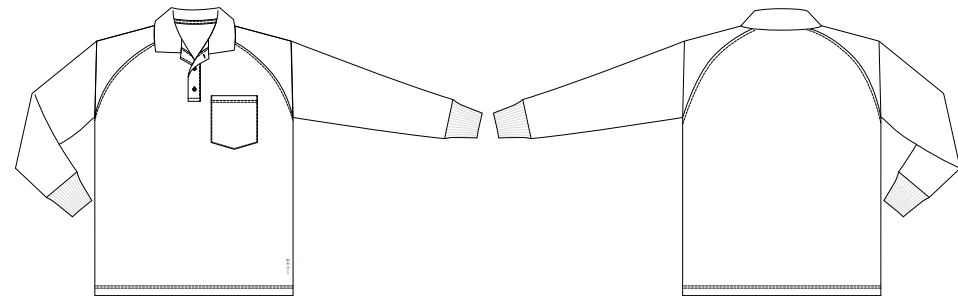

## Features

- > Suitable for Temperate climate
- > Collar closed with plastic flame-retardant sew-on buttons
- > High-visibility Yellow accent color at both shoulders
- > Chest pocket at left hand side
- > Elastic cuffs

Available in colors:

Sizes in stock

Oil Black Hi-Vis Yellow \*BL/HVYE

US M-2XL

Available on request: US 2XS-6XL

Extensive 5 Thread  
Bartacks Safety Stitch