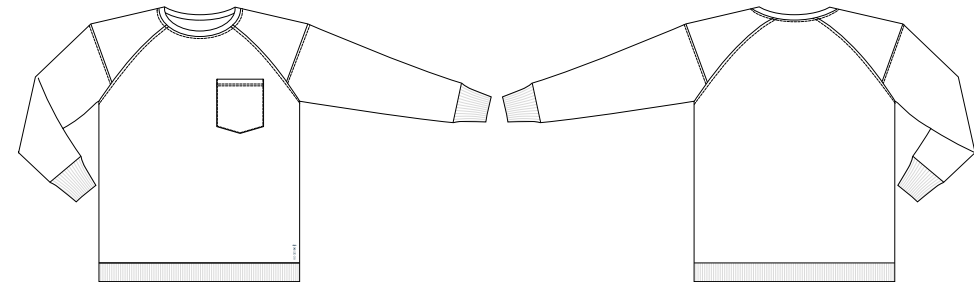

Dapro Globe-Tech Sweater

PRODUCT CODE: WGTECHSW-BL/HVYE*

C23 Certification and fabric information

EN ISO 13688:2013
(EN 340:2003)

EN ISO 11612:2015
A1B1C1F1

IEC 61482-2:2018
APC1
ATPV=20.4cal/
cm²

EN 13758-2:2003+A1:2006

EN 1149-3:2004

Features

- > Suitable for Temperate climate
- > High-visibility Yellow accent color at both shoulders
- > Chest pocket at left hand side
- > Elastic cuffs
- > Elastic waistband for ultimate comfort

Available in colors:

Sizes in stock

Oil Black Hi-Vis Yellow *BL/HVYE

US M-2XL

Available on request: US 2XS-6XL

Extensive
Bartacks

5 Thread
Safety Stitch