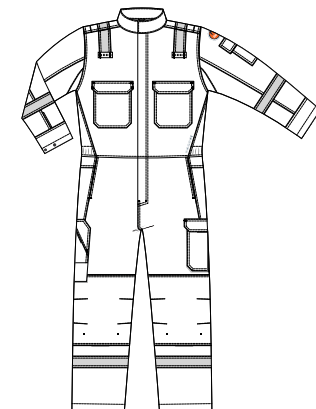

EN 1149-5:2008

EN 13034:2005
+A1:2009
Type 6

IEC 61482-2:2009
Class 1

Guardian
Lifetime
Flame
Retardant

- 98% Guardian / 2% Anti-static
- Flame-retardant and Anti-static
- Chemical proof

Features

- > Suitable for Summer climate
- > Standing collar for extra protection
- > Center front with concealed YKK® two-way zipper and metal snap button closure
- > **Pen pocket** at left hand side sleeve with safety flap and concealed metal snap button closure
- > Ergonomically shaped arms
- > **Gas detector loops** on chest at both sides
- > Chest pockets with safety flap and concealed zipper closure
- > **Back pleats** for improved ergonomics and ultimate comfort with 45° tack
- > **Action armpits** for comfortable work above reach
- > **Adjustable elastic waistband** for improved ergonomics and ultimate comfort
- > Slanted side pockets with hook-and-loop closure
- > **Side vents** behind side pockets with plastic flame-retardant snap button closure
- > Back pockets with safety flap and concealed metal snap button closure
- > **Cargo pocket** with safety flap and concealed metal snap button closure at left hand side leg
- > **Diamond tool pocket** at right hand side leg with safety flap and metal snap button closure
- > **Shaped kneepad pockets**
- > Reflective piping detail on lower sleeves, cargo pocket and back pocket
- > **Adjustable cuffs and hems** with plastic flame-retardant snap button closure
- > Reflective piping details on lower sleeves, back pockets and cargo pocket
- > Prolux® 50mm flame-retardant reflective striping

Available in colors:

Sizes in stock

Navy Blue *NB

EU 48-64

Royal Blue *RB

EU 48-64

Vibrant Orange *OR

EU 46-68

Flaming Red *RE

EU 48-64

Available on request: EU 42-72

Extensive
Bartacks

5 Thread
Safety Stitch

YKK® Two-
Way Zipper

Double
Gas Loop

Lower Arm
Striping