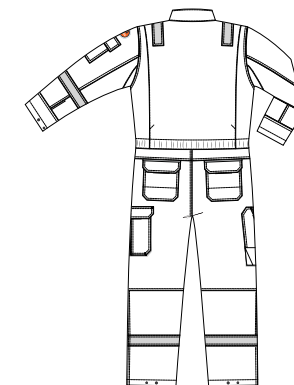

EN 1149-5:2008

EN 13034:2005
+A1:2009
Type 6

IEC 61482-2:2009
Class 1

Guardian
Lifetime
Flame
Retardant

- 98% Guardian / 2% Anti-static
- Flame-retardant and Anti-static
- Chemical proof

Features

- > Suitable for Summer climate
- > Standing collar for extra protection
- > Center front with concealed YKK® two-way zipper and metal snap button closure
- > **Pen pocket** at left hand side sleeve with safety flap and concealed metal snap button closure
- > Ergonomically shaped arms
- > **Gas detector loops** on chest at both sides
- > Chest pockets with safety flap and concealed zipper closure
- > **Back pleats** for improved ergonomics and ultimate comfort with 45° tack
- > **Action armpits** for comfortable work above reach
- > **Adjustable elastic waistband** for improved ergonomics and ultimate comfort
- > Slanted side pockets with hook-and-loop closure
- > **Side vents** behind side pockets with plastic flame-retardant snap button closure
- > Back pockets with safety flap and concealed metal snap button closure
- > **Cargo pocket** with safety flap and concealed metal snap button closure at left hand side leg
- > **Diamond tool pocket** at right hand side leg with safety flap and metal snap button closure
- > **Shaped kneepad pockets**
- > Reflective piping detail on lower sleeves, cargo pocket and back pocket
- > **Adjustable cuffs and hems** with plastic flame-retardant snap button closure
- > Reflective piping details on lower sleeves, back pockets and cargo pocket
- > Prolux® 50mm flame-retardant reflective striping

Available in colors:

Sizes in stock

Navy Blue *NB

EU 48-64

Royal Blue *RB

EU 48-64

Vibrant Orange *OR

EU 46-68

Flaming Red *RE

EU 48-64

Available on request: EU 42-72

Extensive
Bartacks

5 Thread
Safety Stitch

YKK® Two-
Way Zipper

Double
Gas Loop

Lower Arm
Striping