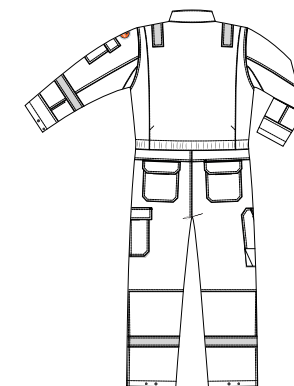

Dapro Spark Coverall

PRODUCT CODE: WSPACUHW-BL*

C4 Certification and fabric information

EN ISO 13688:2013
(EN 340:2003)

EN ISO 11612:2015
A1 B1 C1 E1 F1

EN ISO 14116:2015
Index 3

EN ISO 11611:2015
A1 Class 1

Features

- > Suitable for Continental climate
- > Standing collar for extra protection
- > Center front with **welding flap** and concealed metal snap button closure
- > **Pen pocket** with safety flap and concealed metal snap button closure at left hand side sleeve
- > Ergonomically shaped arms
- > **Gas detector loops** on chest at both sides
- > Chest pockets with safety flap and concealed metal snap button closure
- > **Back pleats** for improved ergonomics and ultimate comfort with 45° degrees tack
- > **Action armpits** for comfortable work above reach
- > **Adjustable elastic waistband** for perfect fit
- > Slanted side pockets with hook-and-loop closure
- > **Side vents** with safety flap and flame-retardant plastic snap button closure behind side pockets
- > Back pockets with safety flap and concealed metal snap button closure
- > **Diamond tool pocket** with safety flap at right hand side leg with double fabric reinforcement
- > **Cargo pocket** with safety flap and concealed double metal snap button closure at left hand side leg
- > **Shaped kneepad pockets**
- > Reflective piping detail on lower sleeves, back pockets and cargo pocket
- > **Adjustable cuffs and hems** with plastic flame-retardant snap buttons
- > Prolux® 50mm flame-retardant reflective striping

Available on request: EU 42-72

Extensive
Bartacks

5 Thread
Safety Stitch

Double
Gas Loop

Lower Arm
Striping

Adjustable
Hems/Cuffs

Action
Armpit

Shaped Knee