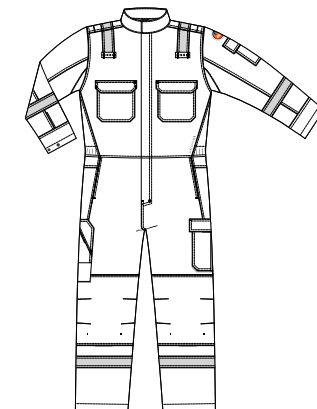

Dapro Spark Coverall

PRODUCT CODE: WSPACUHW-BL*

C4 Certification and fabric information

EN ISO 13688:2013
(EN 340:2003)

EN ISO 11612:2015
A1 B1 C1 E1 F1

EN ISO 14116:2015
Index 3

EN ISO 11611:2015
A1 Class 1

Features

- > Suitable for Continental climate
- > Standing collar for extra protection
- > Center front with **welding flap** and concealed metal snap button closure
- > **Pen pocket** with safety flap and concealed metal snap button closure at left hand side sleeve
- > Ergonomically shaped arms
- > **Gas detector loops** on chest at both sides
- > Chest pockets with safety flap and concealed metal snap button closure
- > **Back pleats** for improved ergonomics and ultimate comfort with 45° degrees tack
- > **Action armpits** for comfortable work above reach
- > **Adjustable elastic waistband** for perfect fit
- > Slanted side pockets with hook-and-loop closure
- > **Side vents** with safety flap and flame-retardant plastic snap button closure behind side pockets
- > Back pockets with safety flap and concealed metal snap button closure
- > **Diamond tool pocket** with safety flap at right hand side leg with double fabric reinforcement
- > **Cargo pocket** with safety flap and concealed double metal snap button closure at left hand side leg
- > **Shaped kneepad pockets**
- > Reflective piping detail on lower sleeves, back pockets and cargo pocket
- > **Adjustable cuffs and hems** with plastic flame-retardant snap buttons
- > Prolux® 50mm flame-retardant reflective striping

Available in colors:

Sizes in stock

Navy Blue *NB

EU 48-64

Royal Blue *RB

EU 48-64

Oil Black *BL

EU 48-64

Available on request: EU 42-72

Extensive
Bartacks

5 Thread
Safety Stitch

Double
Gas Loop

Lower Arm
Striping

Adjustable
Hems/Cuffs

Action
Armpit

Shaped Knee