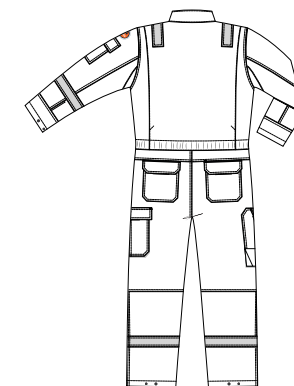

Dapro Spark Coverall

PRODUCT CODE: WSPACUHW-NB*

C4 Certification and fabric information

EN ISO 13688:2013
(EN 340:2003)

EN ISO 11612:2015
A1 B1 C1 E1 F1

EN ISO 14116:2015
Index 3

EN ISO 11611:2015
A1 Class 1

Features

- > Suitable for Continental climate
- > Standing collar for extra protection
- > Center front with **welding flap** and concealed metal snap button closure
- > **Pen pocket** with safety flap and concealed metal snap button closure at left hand side sleeve
- > Ergonomically shaped arms
- > **Gas detector loops** on chest at both sides
- > Chest pockets with safety flap and concealed metal snap button closure
- > **Back pleats** for improved ergonomics and ultimate comfort with 45° degrees tack
- > **Action armpits** for comfortable work above reach
- > **Adjustable elastic waistband** for perfect fit
- > Slanted side pockets with hook-and-loop closure
- > **Side vents** with safety flap and flame-retardant plastic snap button closure behind side pockets
- > Back pockets with safety flap and concealed metal snap button closure
- > **Diamond tool pocket** with safety flap at right hand side leg with double fabric reinforcement
- > **Cargo pocket** with safety flap and concealed double metal snap button closure at left hand side leg
- > **Shaped kneepad pockets**
- > Reflective piping detail on lower sleeves, back pockets and cargo pocket
- > **Adjustable cuffs and hems** with plastic flame-retardant snap buttons
- > Prolux® 50mm flame-retardant reflective striping

Available in colors:
Sizes in stock

Navy Blue *NB

EU 48-64

Royal Blue *RB

EU 48-64

Oil Black *BL

EU 48-64

Available on request: EU 42-72

Extensive
Bartacks

5 Thread
Safety Stitch

Double
Gas Loop

Lower Arm
Striping

Adjustable
Hems/Cuffs

Action
Armpit

Shaped Knee