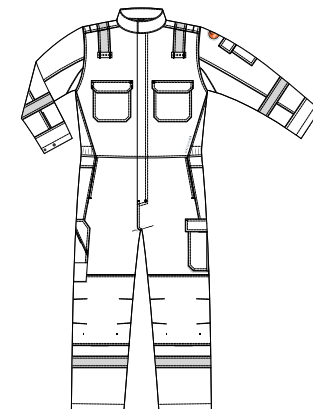

Dapro Spark Coverall

PRODUCT CODE: WSPACUHW-NB*

C4 Certification and fabric information

EN ISO 13688:2013
(EN 340:2003)

EN ISO 11612:2015
A1 B1 C1 E1 F1

EN ISO 14116:2015
Index 3

EN ISO 11611:2015
A1 Class 1

Features

- > Suitable for Continental climate
- > Standing collar for extra protection
- > Center front with **welding flap** and concealed metal snap button closure
- > **Pen pocket** with safety flap and concealed metal snap button closure at left hand side sleeve
- > Ergonomically shaped arms
- > **Gas detector loops** on chest at both sides
- > Chest pockets with safety flap and concealed metal snap button closure
- > **Back pleats** for improved ergonomics and ultimate comfort with 45° degrees tack
- > **Action armpits** for comfortable work above reach
- > **Adjustable elastic waistband** for perfect fit
- > Slanted side pockets with hook-and-loop closure
- > **Side vents** with safety flap and flame-retardant plastic snap button closure behind side pockets
- > Back pockets with safety flap and concealed metal snap button closure
- > **Diamond tool pocket** with safety flap at right hand side leg with double fabric reinforcement
- > **Cargo pocket** with safety flap and concealed double metal snap button closure at left hand side leg
- > **Shaped kneepad pockets**
- > Reflective piping detail on lower sleeves, back pockets and cargo pocket
- > **Adjustable cuffs and hems** with plastic flame-retardant snap buttons
- > Prolux® 50mm flame-retardant reflective striping

Available in colors:
Sizes in stock

Navy Blue *NB

EU 48-64

Royal Blue *RB

EU 48-64

Oil Black *BL

EU 48-64

Available on request: EU 42-72

Extensive
Bartacks

5 Thread
Safety Stitch

Double
Gas Loop

Lower Arm
Striping

Adjustable
Hems/Cuffs

Action
Armpit

Shaped Knee